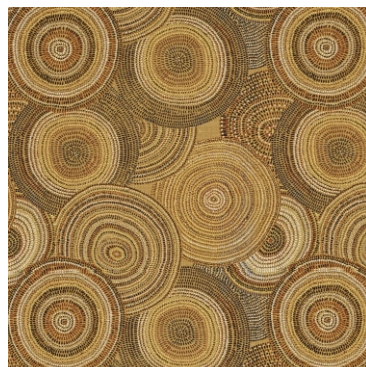

INCA TRAIL ~ Aztec inspired prints and weaves

The Aztec-inspired Inca Trail draws influence from Peruvian landscapes with its interlocking patterns and textures. Embracing a palette of warm earthy tones, the collection's bold prints and weaves replicate the extraordinary textures of Machu Picchu with their natural and traditional woven finish.

Machu Picchu Tribal

Nevado Tribal

Aztec Tribal

Aztec Lagoon

Mavila Tribal

Chinchiro Tribal

Manu Lagoon

Novo Tribal