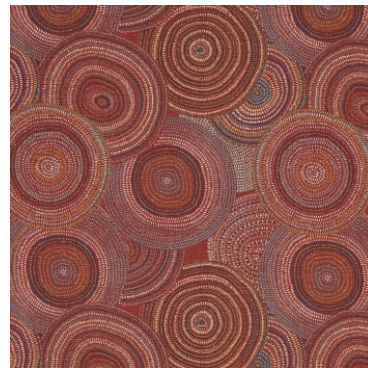

INCA TRAIL ~ Aztec inspired prints and weaves

The Aztec-inspired Inca Trail draws influence from Peruvian landscapes with its interlocking patterns and textures. Embracing a palette of warm earthy tones, the collection's bold prints and weaves replicate the extraordinary textures of Machu Picchu with their natural and traditional woven finish.

Machu Picchu Tribal

Nevado Tribal

Aztec Tribal

Aztec Lagoon

Mavila Tribal

Chinchiro Tribal

Manu Lagoon

Novo Tribal