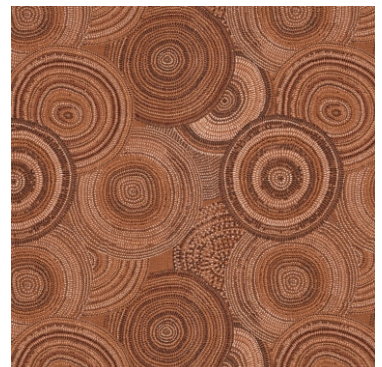

INCA TRAIL ~ Aztec inspired prints and weaves

The Aztec-inspired Inca Trail draws influence from Peruvian landscapes with its interlocking patterns and textures. Embracing a palette of warm earthy tones, the collection's bold prints and weaves replicate the extraordinary textures of Machu Picchu with their natural and traditional woven finish.

Chinchiro Stone

Aztec Earth

Aztec Stone

Mavila Stone

Manu Stone

Novo Stone

Nevado Pumice

Machu Picchu Stone

Novo Umber

Manu Umber

Machu Picchu Umber

Chinchiro Umber

Mavila Umber

Aztec Umber

Nevado Umber

Chinchiro Mineral