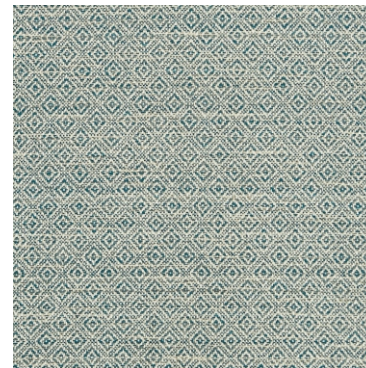

INCA TRAIL ~ Aztec inspired prints and weaves

The Aztec-inspired Inca Trail draws influence from Peruvian landscapes with its interlocking patterns and textures. Embracing a palette of warm earthy tones, the collection's bold prints and weaves replicate the extraordinary textures of Machu Picchu with their natural and traditional woven finish.

Machu Picchu Tribal

Nevado Tribal

Aztec Tribal

Aztec Lagoon

Mavila Tribal

Chinchiro Tribal

Manu Lagoon

Novo Tribal