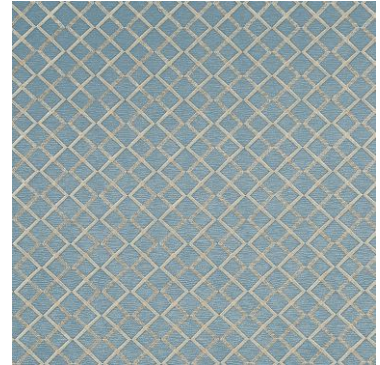

Magnasco Moonlight