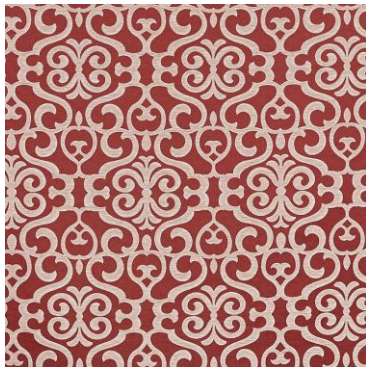

The Rococo Collection

Ornate scrolls, courtly stripes & embroideries

Rococo reflects an Italianate renaissance through its ornate scrolls, courtly stripes and embroidered coordinates. Heritage palettes develop the picture of elegance, which is completed by classic damasks and a pearlescent over-printed jacquard.

Magnasco Feather

Giotto Feather

Raphael Feather

Botticelli Feather

Bellucci Cardinal

Filippo Cardinal

Giotto Cardinal

Magnasco Cardinal

Raphael Porcelain

Botticelli Porcelain

ROCOCO COLLECTION DETAILS

Bellucci

65% Poly /35% Cott
141cm (useable 139cm)
V: 44cm | H: 23cm
Dual Purpose 15,000 rubs

Botticelli

65% Poly /35% Cott
143cm (useable 139cm)
V: 41cm | H: 46.5cm
Curtaining & Accessories