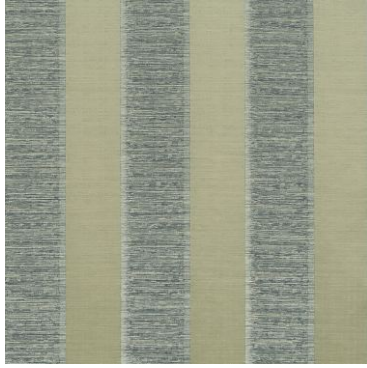

Bellucci Feather

Raphael Feather