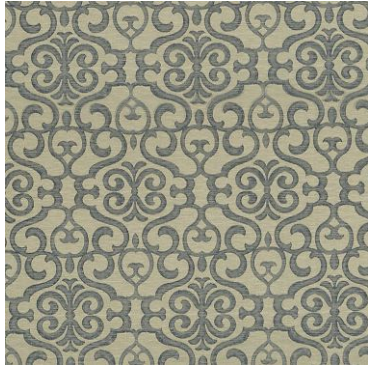

The Rococo Collection

Ornate scrolls, courtly stripes & embroideries

Rococo reflects an Italianate renaissance through its ornate scrolls, courtly stripes and embroidered coordinates. Heritage palettes develop the picture of elegance, which is completed by classic damasks and a pearlescent over-printed jacquard.