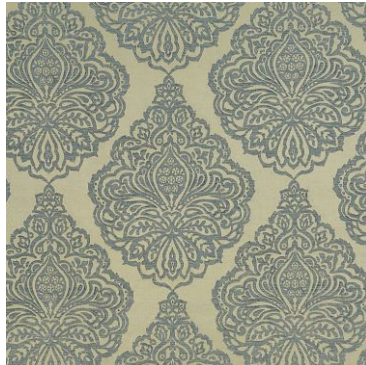

The Rococo Collection

Ornate scrolls, courtly stripes & embroideries

Rococo reflects an Italianate renaissance through its ornate scrolls, courtly stripes and embroidered coordinates. Heritage palettes develop the picture of elegance, which is completed by classic damasks and a pearlescent over-printed jacquard.

Bellucci Moonlight

Filippo Moonlight

Giotto Moonlight

Magnasco Moonlight

Raphael Moonlight

Botticelli Moonlight

Bellucci Acacia

Filippo Acacia

Magnasco Acacia

Giotto Acacia

Raphael Acacia

Botticelli Acacia

Bellucci Vanilla

Filippo Vanilla

Giotto Vanilla

Magnasco Vanilla