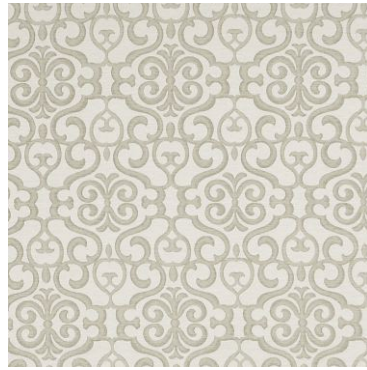

The Rococo Collection

Ornate scrolls, courtly stripes & embroideries

Rococo reflects an Italianate renaissance through its ornate scrolls, courtly stripes and embroidered coordinates. Heritage palettes develop the picture of elegance, which is completed by classic damasks and a pearlescent over-printed jacquard.

Magnasco Acacia

Giotto Acacia

Raphael Acacia

Botticelli Acacia

Bellucci Vanilla

Filippo Vanilla

Giotto Vanilla

Magnasco Vanilla

Raphael Vanilla

Botticelli Vanilla

Bellucci Ivory

Filippo Ivory

Magnasco Ivory

Giotto Ivory

Raphael Ivory

Botticelli Ivory