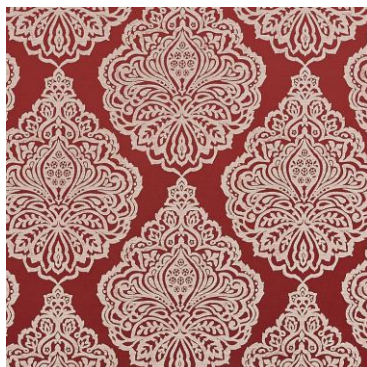

Filippo Cardinal

Botticelli Porcelain