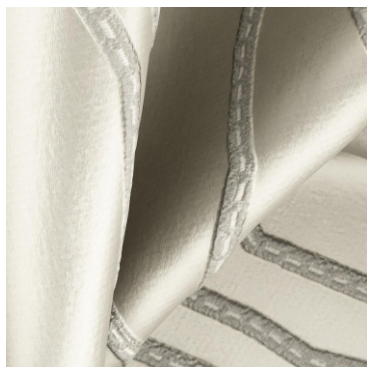

Standout Taupe