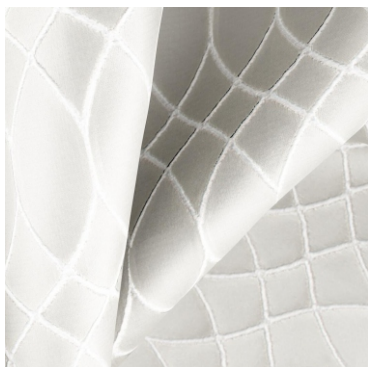

MAJESTIC & FABULOSA ~ sophisticated curtaining jacquards

Having very successfully introduced you to the Instinct collection a few years back the combined selection of Majestic & Fabulosa will become a welcome extension to this genre. Available in 14 design options over 50 colourways the overall look and feel is a riot of textures and fascinating finishes, from smooth to rough, bold to gentle. This chic & sophisticated collection offers so much variety by combining diamond geometrics, lattice work, geological graphics and a fabulous 3D effect on a beautiful, rich satin background.

Tremendous Wool

Phenomenous Wool

Terrific Ivory

Fab Dove

Proud Birch

Smashing Silver

Apex Chinchilla

Peer Rabbit

Terrific Fog

Standout Taupe

Unique Angora

Proud Flamingo

Prodigious Silver

Unique Petal

Apex Cloud

Phenomenous Silver