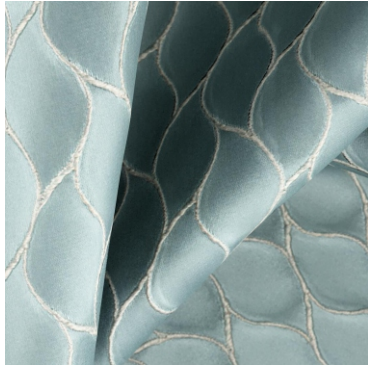

MAJESTIC & FABULOSA ~ sophisticated curtaining jacquards

Having very successfully introduced you to the Instinct collection a few years back the combined selection of Majestic & Fabulosa will become a welcome extension to this genre. Available in 14 design options over 50 colourways the overall look and feel is a riot of textures and fascinating finishes, from smooth to rough, bold to gentle. This chic & sophisticated collection offers so much variety by combining diamond geometrics, lattice work, geological graphics and a fabulous 3D effect on a beautiful, rich satin background.

Tremendous Moss

Phenomenous Moss

Peer Sage

Fab Camouflage

Tremendous Sky

Illustrious Sky

Phenomenous Sky

Standout Duckegg

Baronial Spa

Terrific Aqua

Fab Sky

Apex Danube

Fab Lake

Apex Navy

MAJESTIC & FABULOSA COLLECTION DETAILS

Apex