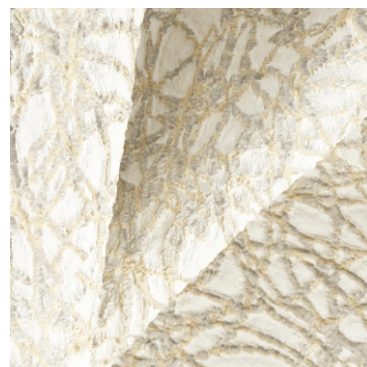

Tremendous Limestone