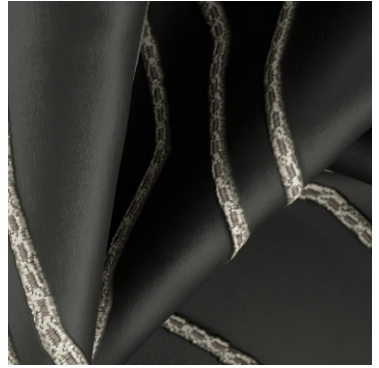

MAJESTIC & FABULOSA ~ sophisticated curtaining jacquards

Having very successfully introduced you to the Instinct collection a few years back the combined selection of Majestic & Fabulosa will become a welcome extension to this genre. Available in 14 design options over 50 colourways the overall look and feel is a riot of textures and fascinating finishes, from smooth to rough, bold to gentle. This chic & sophisticated collection offers so much variety by combining diamond geometrics, lattice work, geological graphics and a fabulous 3D effect on a beautiful, rich satin background.

Terrific Fog

Standout Taupe

Unique Angora

Proud Flamingo

Prodigious Silver

Unique Petal

Apex Cloud

Phenomenous Silver

Tremendous Silver

Unique Cascade

Joyous Liquorice

Standout Beluga

Fab Linen

Smashing Volcan

Illustrious Mushroom

Prodigious Moss