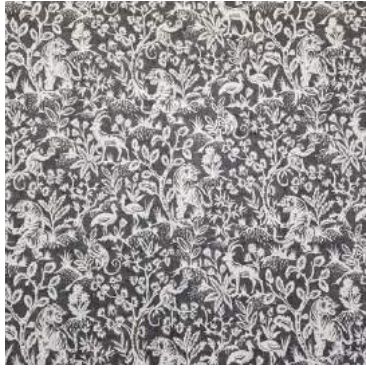

MYSTIC GARDEN ~ mystical and enchanting, wide width cotton slub prints

Become fully immersed in nature's embrace with Mystic Garden and journey to an enchanted place, where flora and fauna are held in perfect balance. Showcasing seven whimsical designs printed on a 280cm wide slubby cotton, and featuring a heady mix of florals, foliage, animals and birds, Mystic Garden celebrates a multi-sensorial synergy between mankind and nature. This kaleidoscopic collection offers a vibrant palette of brights, jewel tones, blues, greens, spice tones and moody neutrals, and is suitable for both curtaining and upholstery.

Fleck Moss

Whimsy Evergreen

Sway Grasshopper

Enchanted Bamboo

Wildflower Aqua

Fleck Bark

Sway Driftwood

Wildflower Antique

Enchanted Graphite

Grandiflora Fuchsia

Fernery Sweetpea

Fleck Moss

Wildflower Berry

Enchanted Cranberry

Enchanted Cobalt

Whimsy Primary

Fleck Flame

Wildflower Teal

Enchanted Petrol

Fernery Harvest

Fleck Camouflage

Enchanted Russet

MYSTIC GARDEN, COLLECTION DETAILS

100% Cotton
Approx. 280cm (Railroaded)
Multi Purpose 20,000 rubs
☞ ☞ ☞ ☞ ☞
230gr/m²