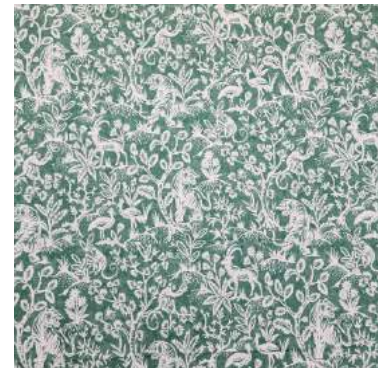

MYSTIC GARDEN ~ mystical and enchanting, wide width cotton slub prints

Become fully immersed in nature's embrace with Mystic Garden and journey to an enchanted place, where flora and fauna are held in perfect balance. Showcasing seven whimsical designs printed on a 280cm wide slubby cotton, and featuring a heady mix of florals, foliage, animals and birds, Mystic Garden celebrates a multi-sensorial synergy between mankind and nature. This kaleidoscopic collection offers a vibrant palette of brights, jewel tones, blues, greens, spice tones and moody neutrals, and is suitable for both curtaining and upholstery.

Grandiflora Sapphire

Fleck Spa

Fernery Marine

Wildflower Deepsea

Enchanted Cobalt

Sway Bluestone

Fernery Herbal

Enchanted Emerald

Fleck Moss

Whimsy Evergreen

Sway Grasshopper

Enchanted Bamboo

Wildflower Aqua

Fleck Bark

Sway Driftwood

Wildflower Antique

Fleck Flame

Wildflower Teal

Enchanted Petrol

Fernery Harvest

Fleck Camouflage

Enchanted Russet

MYSTIC GARDEN, COLLECTION DETAILS

100% Cotton
Approx. 280cm (Railroaded)
Multi Purpose 20,000 rubs
☞ ☞ ☞ ☞ ☞
230gr/m²