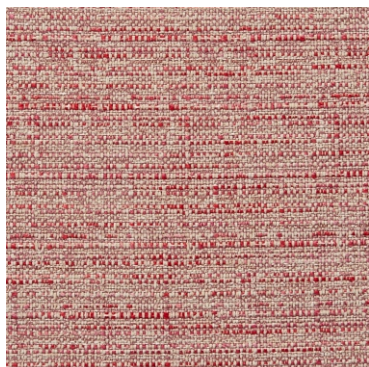

**SUMMER HOUSE ~ decorative tile designs, foliage embroideries and linen look palm designs**

Offering a subtle nod to the trend for tropical decor, Summer House brings a laid-back look into interiors. From decorative tile designs and foliage embroideries to linen-look palm prints and a beautiful burnout sheer, Summer House's eight designs create a tropical sanctuary in any living space. The collection's colour palette enhances this feeling of calm, embracing soft green, tranquil blue and earthy terracotta shades that work together harmoniously to bring a relaxed feel into the home.

**Paloma Palm**

**Marcella Palm**

**Key Palm**

**Alano Palm**

**Logan Palm**

**Analeigh Palm**

**Rey Palm**

**Luella Palm**

**Paloma Blueberry**

**Key Spearmint**

**Alano Blueberry**

**Logan Blueberry**

**Analeigh Blueberry**

**Paloma Sangria**

**Key Stone**

**Marcella Sangria**

**Alano Sangria**

**Logan Sangria**

**Analeigh Sangria**

**Paloma Terracotta**