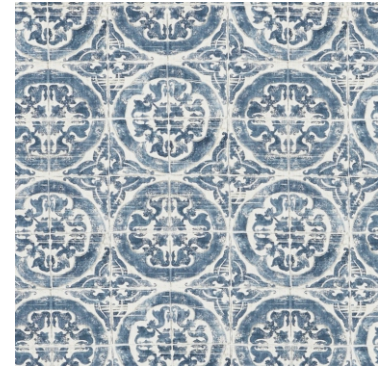

**SUMMER HOUSE ~ decorative tile designs, foliage embroideries and linen look palm designs**

Offering a subtle nod to the trend for tropical decor, Summer House brings a laid-back look into interiors. From decorative tile designs and foliage embroideries to linen-look palm prints and a beautiful burnout sheer, Summer House's eight designs create a tropical sanctuary in any living space. The collection's colour palette enhances this feeling of calm, embracing soft green, tranquil blue and earthy terracotta shades that work together harmoniously to bring a relaxed feel into the home.

**Paloma Azure**

**Marcella Azure**

**Key Azure**

**Alano Azure**

**Logan Denim**

**Analeigh Azure**

**Rey Azure**

**Luella Azure**

**Paloma Palm**

**Marcella Palm**

**Key Palm**

**Alano Palm**

**Logan Palm**

**Analeigh Palm**

**Rey Palm**

**Luella Palm**