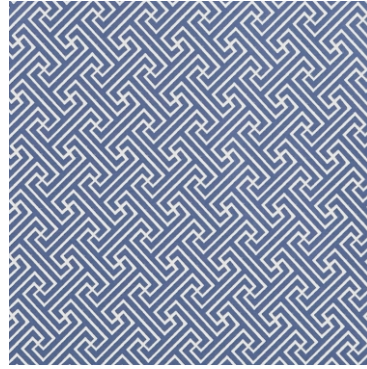

**SUMMER HOUSE ~ decorative tile designs, foliage embroideries and linen look palm designs**

Offering a subtle nod to the trend for tropical decor, Summer House brings a laid-back look into interiors. From decorative tile designs and foliage embroideries to linen-look palm prints and a beautiful burnout sheer, Summer House's eight designs create a tropical sanctuary in any living space. The collection's colour palette enhances this feeling of calm, embracing soft green, tranquil blue and earthy terracotta shades that work together harmoniously to bring a relaxed feel into the home.

**Paloma Azure**

**Marcella Azure**

**Key Azure**

**Alano Azure**

**Logan Denim**

**Analeigh Azure**

**Rey Azure**

**Luella Azure**